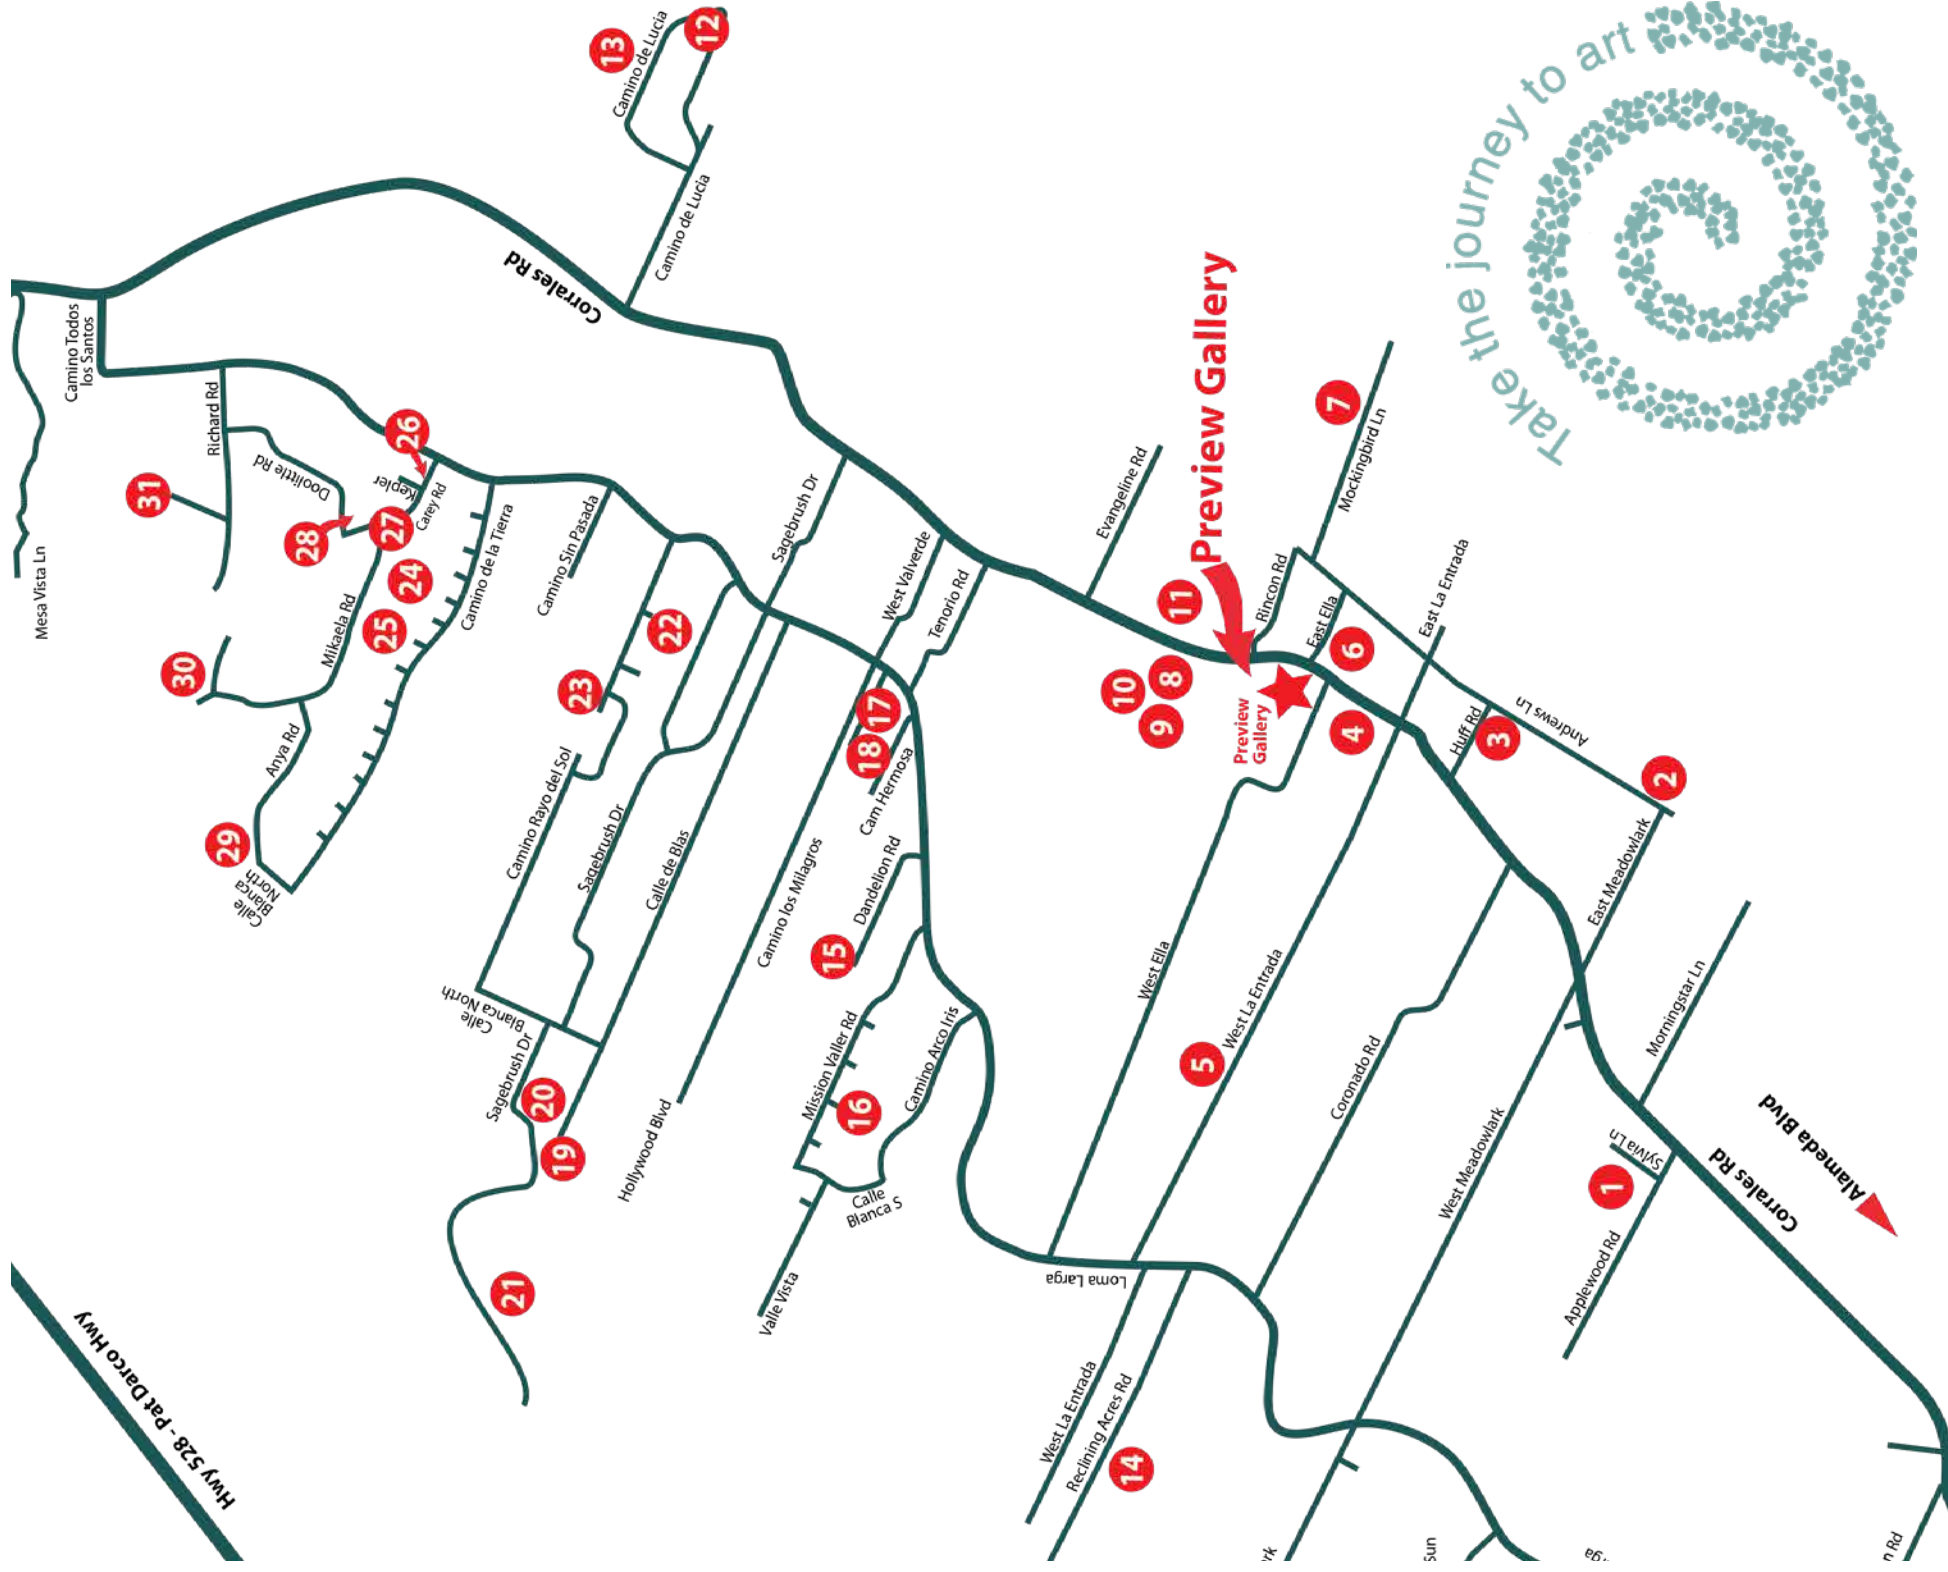

Map to Artist Venues in Corrales